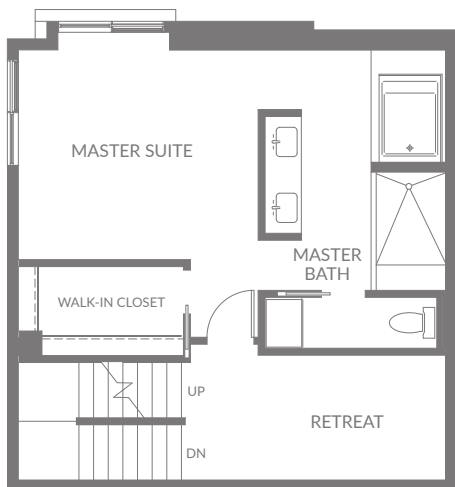

# ONE SOUTH

- Townhome
- 3 Bed / 2.5 Bath
- 1,984 sq. ft.
- 8 units available

FIRST FLOOR

SECOND FLOOR

THIRD FLOOR

ROOF

1914 Pacific Coast HWY | Redondo Beach, CA 90277 | [liveonesouth.com](http://liveonesouth.com)