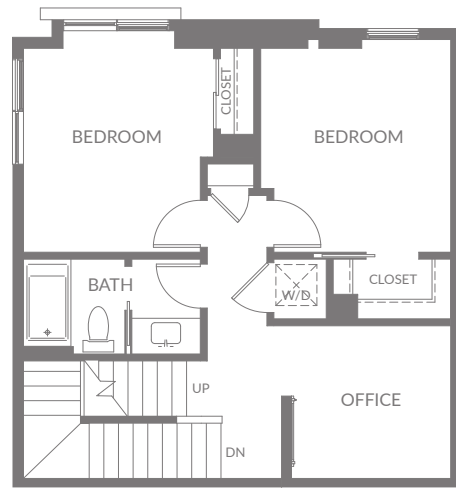

# ONE SOUTH

- Townhome
- 3 Bed / 2.5 Bath
- 1,984 sq. ft.
- 8 units available

FIRST FLOOR

SECOND FLOOR

THIRD FLOOR

ROOF

1914 Pacific Coast HWY | Redondo Beach, CA 90277 | [liveonesouth.com](http://liveonesouth.com)