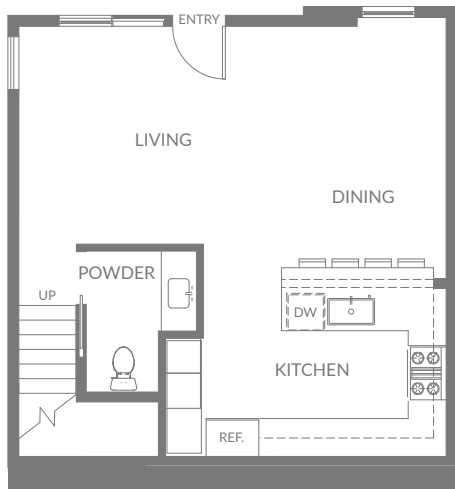

# ONE SOUTH

- Townhome
- 3 Bed / 2.5 Bath
- 1,984 sq. ft.
- 8 units available

FIRST FLOOR

SECOND FLOOR

THIRD FLOOR

ROOF

1914 Pacific Coast HWY | Redondo Beach, CA 90277 | [liveonesouth.com](http://liveonesouth.com)