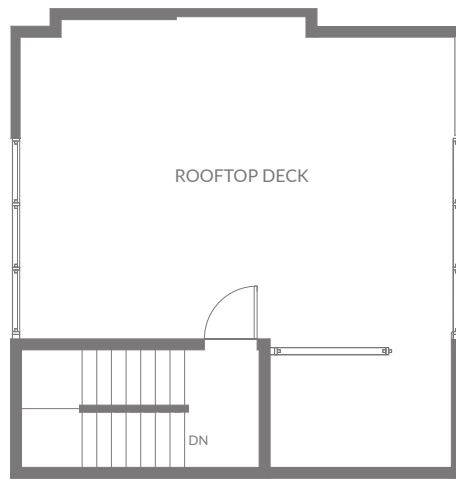

# ONE SOUTH

- Townhome
- 3 Bed / 2.5 Bath
- 1,984 sq. ft.
- 8 units available

FIRST FLOOR

SECOND FLOOR

THIRD FLOOR

ROOF

1914 Pacific Coast HWY | Redondo Beach, CA 90277 | [liveonesouth.com](http://liveonesouth.com)