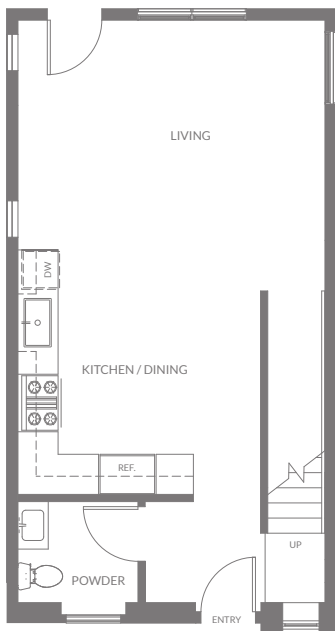

# ONE SOUTH

- Townhome
- 3 Bed / 3.5 Bath
- 1,749 sq. ft.
- 13 units available

FIRST FLOOR

SECOND FLOOR

THIRD FLOOR

ROOF

1914 Pacific Coast HWY | Redondo Beach, CA 90277 | [liveonesouth.com](http://liveonesouth.com)