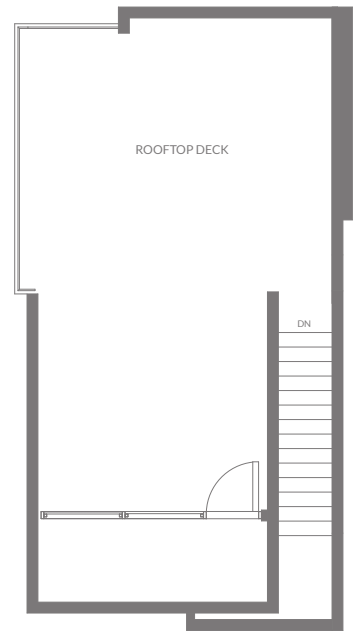

# ONE SOUTH

- Townhome
- 3 Bed / 3.5 Bath
- 1,749 sq. ft.
- 13 units available

FIRST FLOOR

SECOND FLOOR

THIRD FLOOR

ROOF

1914 Pacific Coast HWY | Redondo Beach, CA 90277 | [liveonesouth.com](http://liveonesouth.com)