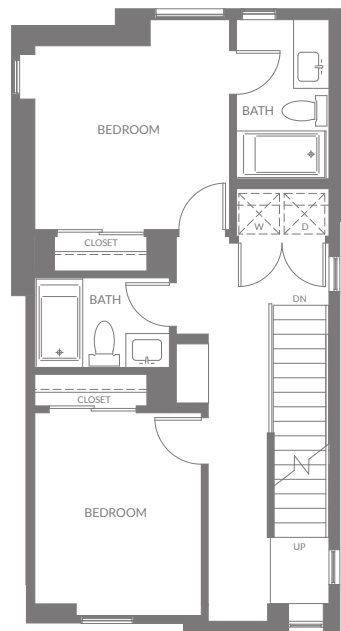

# Townhome E

# ONE SOUTH

- Townhome
- 3 Bed / 3.5 Bath
- 1,749 sq. ft.
- 13 units available

FIRST FLOOR

SECOND FLOOR

THIRD FLOOR

ROOF

1914 Pacific Coast HWY | Redondo Beach, CA 90277 | [liveonesouth.com](http://liveonesouth.com)