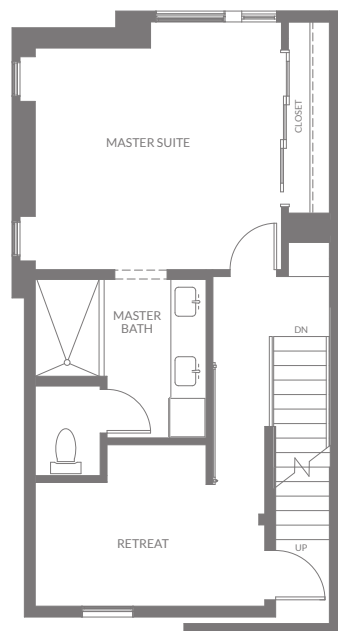

# ONE SOUTH

- Townhome
- 3 Bed / 3.5 Bath
- 1,749 sq. ft.
- 13 units available

FIRST FLOOR

SECOND FLOOR

THIRD FLOOR

ROOF

1914 Pacific Coast HWY | Redondo Beach, CA 90277 | [liveonesouth.com](http://liveonesouth.com)