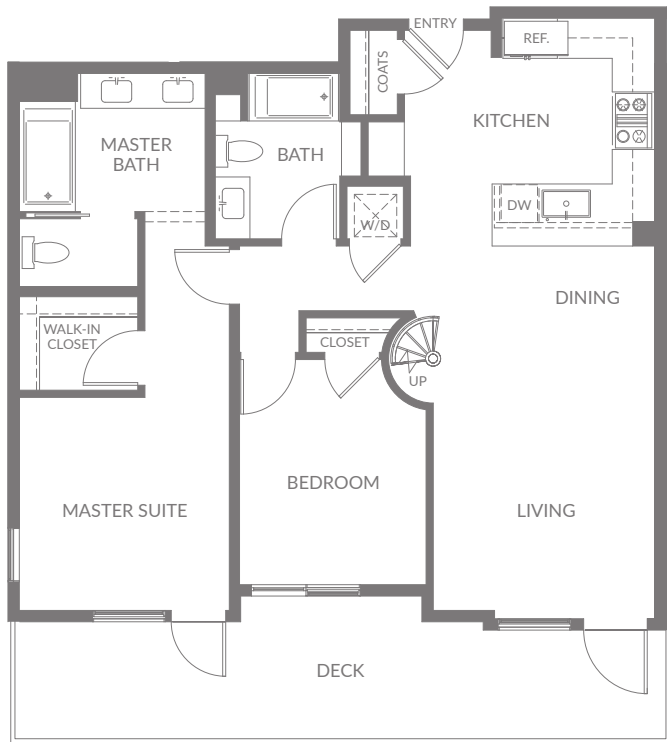

Residence DM

ONE SOUTH

- Condo
- 2 Bed + Mezzanine / 2 Bath
- 1,292 sq. ft.
- 1 units available

FIRST FLOOR

MEZZANINE / ROOF

1914 Pacific Coast HWY | Redondo Beach, CA 90277 | liveonesouth.com