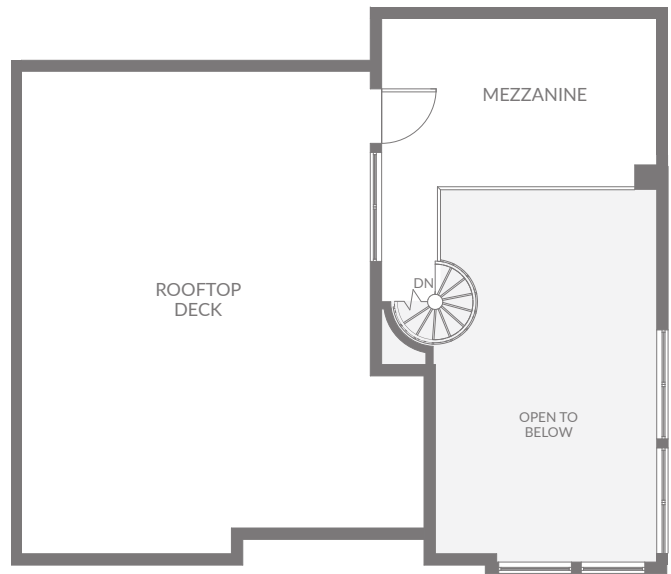

Residence DM

ONE SOUTH

- Condo
- 2 Bed + Mezzanine / 2 Bath
- 1,292 sq. ft.
- 1 units available

FIRST FLOOR

MEZZANINE / ROOF

1914 Pacific Coast HWY | Redondo Beach, CA 90277 | liveonesouth.com