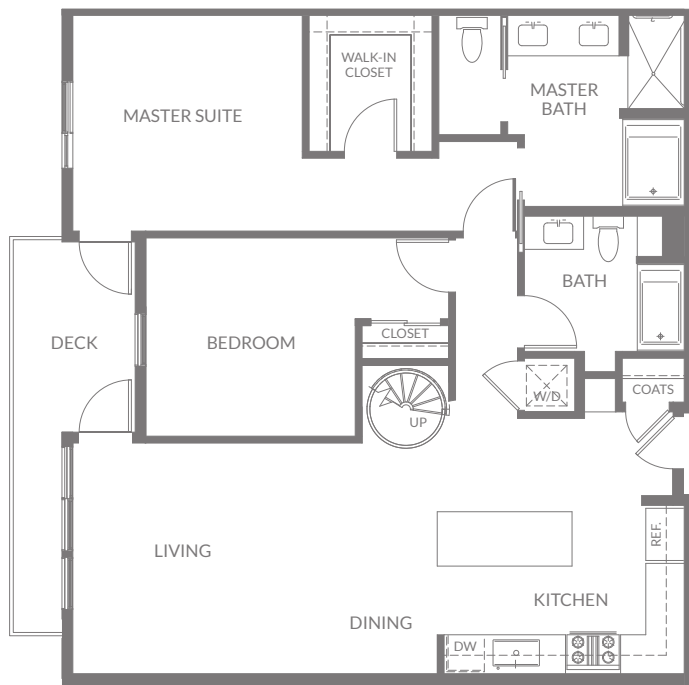

Residence CM2

ONE SOUTH

- Condo
- 2 Bed + Mezzanine / 2 Bath
- 1,526 sq. ft.
- 3 units available

FIRST FLOOR

MEZZANINE / ROOF

1914 Pacific Coast HWY | Redondo Beach, CA 90277 | liveonesouth.com