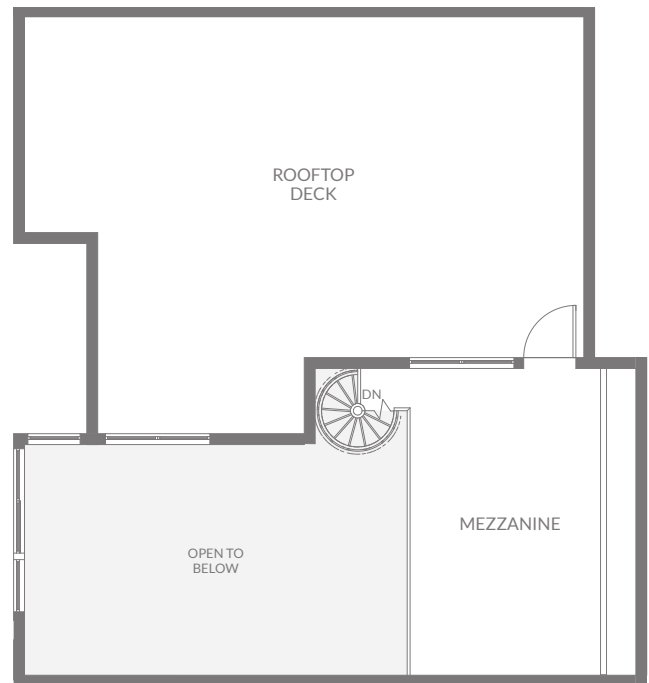

Residence CM2

ONE SOUTH

- Condo
- 2 Bed + Mezzanine / 2 Bath
- 1,526 sq. ft.
- 3 units available

FIRST FLOOR

MEZZANINE / ROOF

1914 Pacific Coast HWY | Redondo Beach, CA 90277 | liveonesouth.com