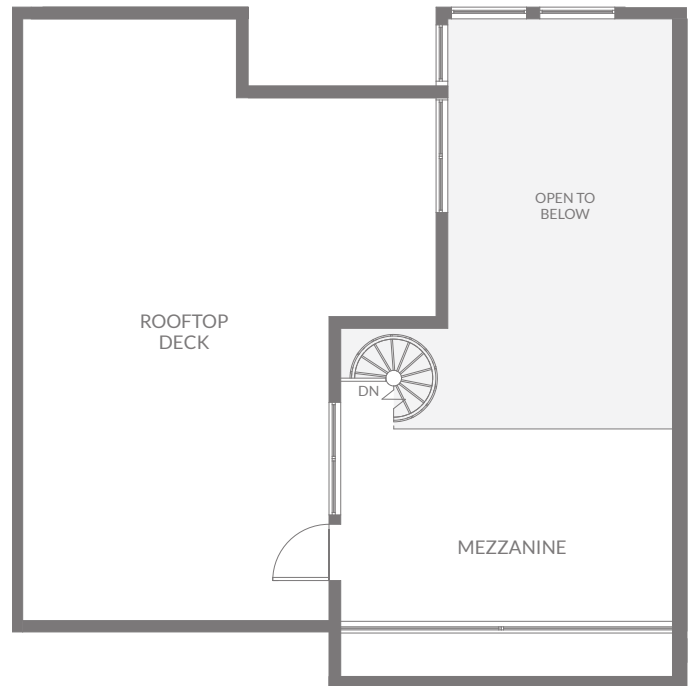

Residence CM1

ONE SOUTH

- Condo
- 2 Bed + Mezzanine / 2 Bath
- 1,418 sq. ft.
- 4 units available

FIRST FLOOR

MEZZANINE / ROOF

1914 Pacific Coast HWY | Redondo Beach, CA 90277 | liveonesouth.com