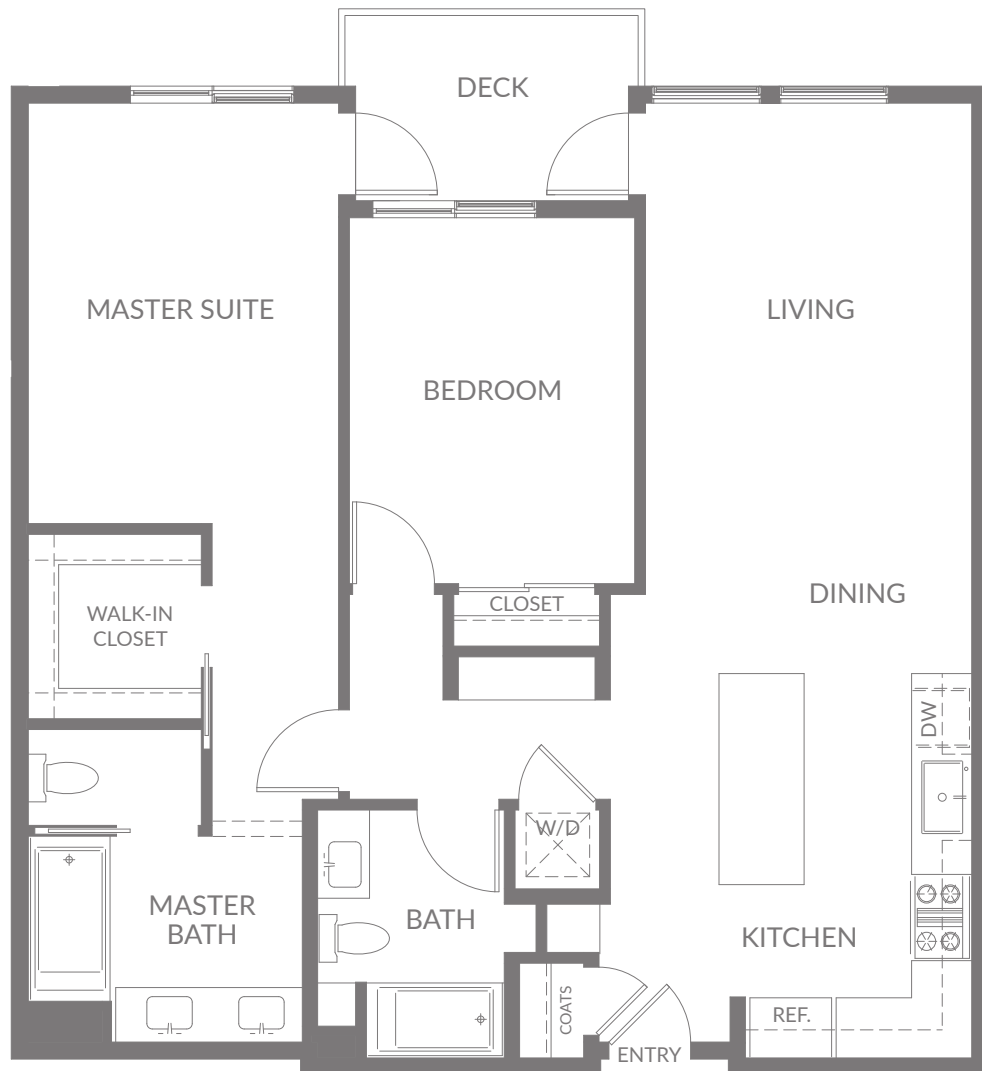

Residence C1

ONE SOUTH

- Condo
- 2 Bed / 2 Bath
- 1,230 sq. ft.
- 5 units available

1914 Pacific Coast HWY | Redondo Beach, CA 90277 | liveonesouth.com