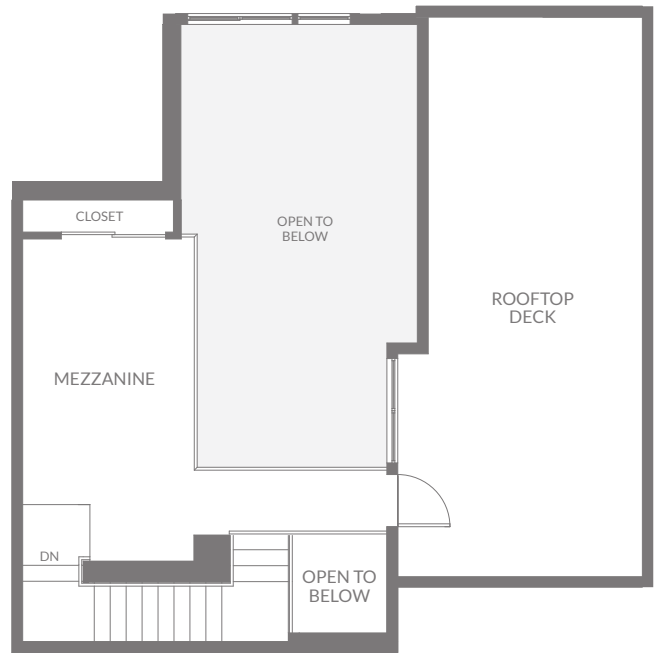

# Residence AM2

# ONE SOUTH

- Condo
- 1 Bed + Mezzanine / 1.5 Bath
- 1,420 sq. ft.
- 1 unit available

FIRST FLOOR

MEZZANINE / ROOF

1914 Pacific Coast HWY | Redondo Beach, CA 90277 | [liveonesouth.com](http://liveonesouth.com)