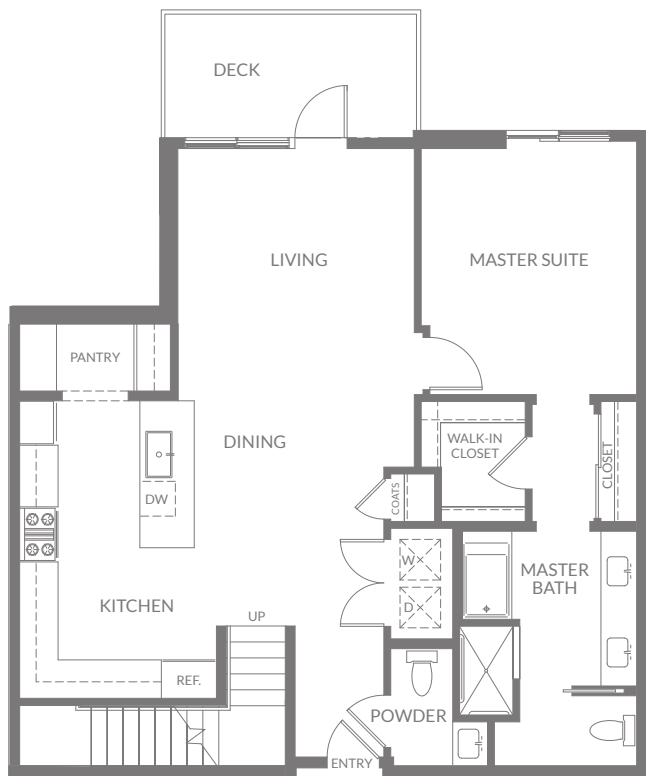

# Residence AM2

# ONE SOUTH

- Condo
- 1 Bed + Mezzanine / 1.5 Bath
- 1,420 sq. ft.
- 1 unit available

FIRST FLOOR

MEZZANINE / ROOF

1914 Pacific Coast HWY | Redondo Beach, CA 90277 | [liveonesouth.com](http://liveonesouth.com)