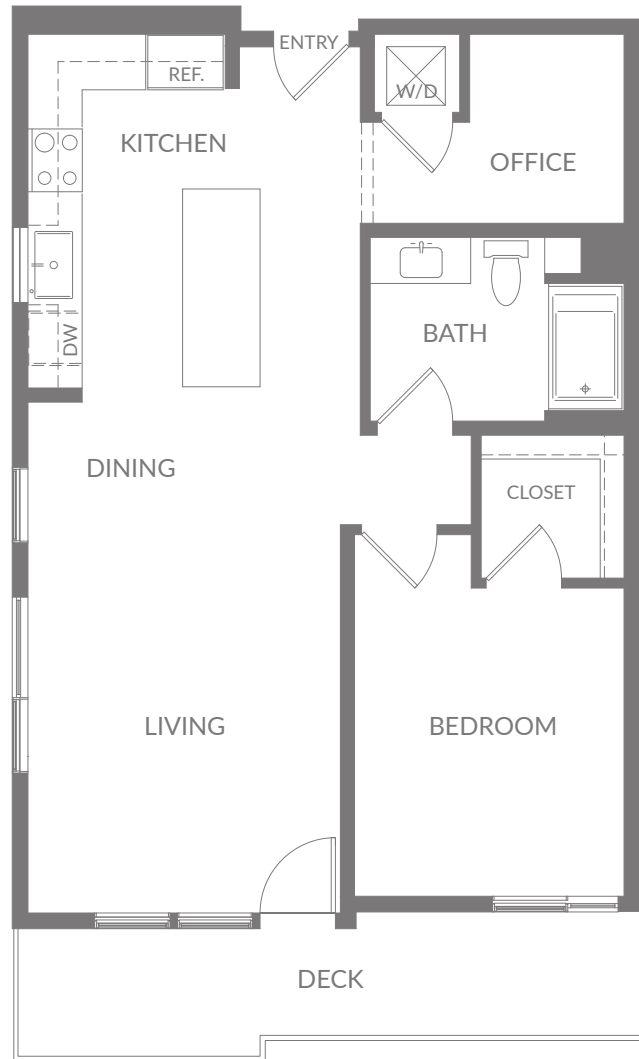

# Residence A1

# ONE SOUTH

- Condo
- 1 Bed + Office / 1 Bath
- 869 sq. ft.
- 6 units available

1914 Pacific Coast HWY | Redondo Beach, CA 90277 | [liveonesouth.com](http://liveonesouth.com)