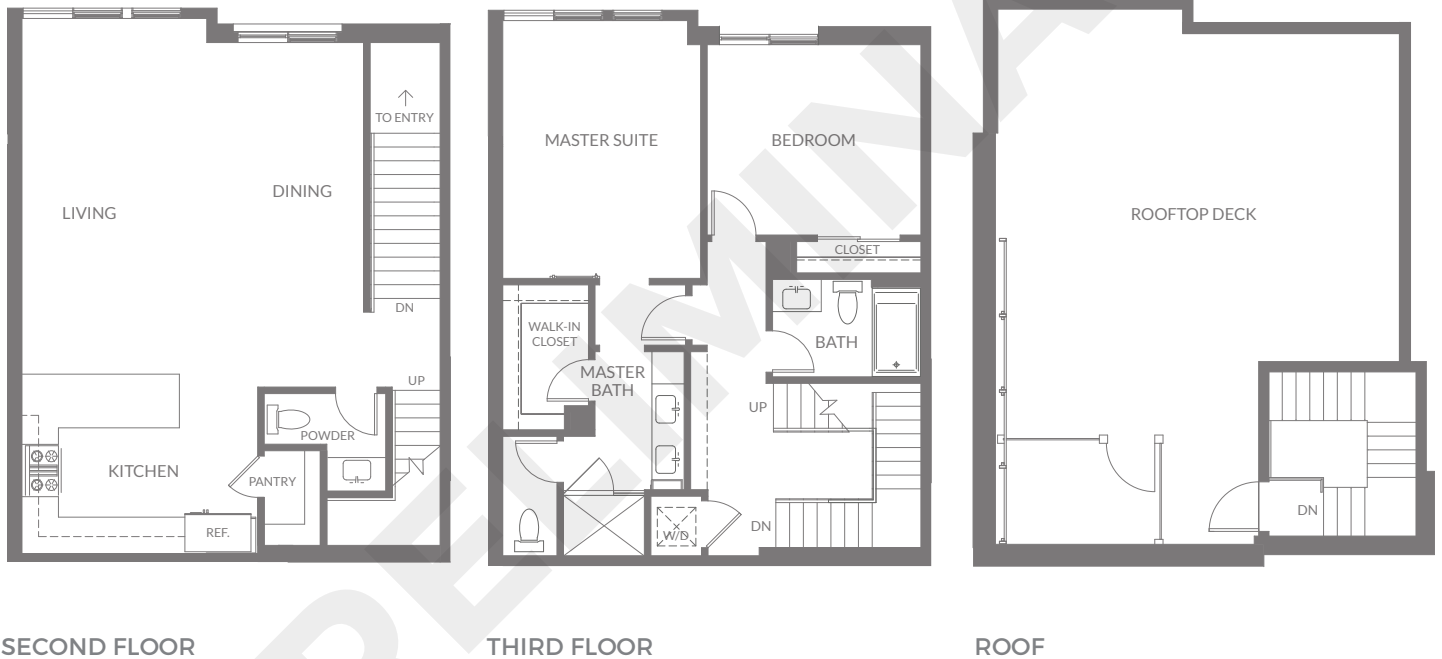

SHORE COLLECTION  
Townhome S1

# ONE SOUTH

- Townhome
- 2 Bed / 2.5 Bath
- 1,785 sq. ft.
- 1 unit available

1914 Pacific Coast HWY | Redondo Beach, CA 90277 | [liveonesouth.com](http://liveonesouth.com)